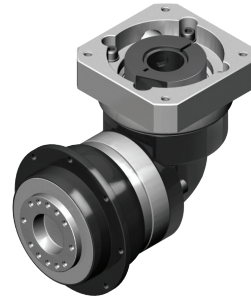

# CPDXR SERIES DESCRIPTION

## Economy Spur Planetary Gearbox

Candy's CPDXR Series is an economy, right angle, rotary flange style planetary gearbox with 6 to 10 arc minutes backlash. The CPDXR is a compact servo gearbox featuring lower inertia, higher efficiency and reduced noise compared to the first generation design.

- Economy, right angle planetary servo gearbox
- 6 – 10 arc minutes backlash for single stage, 8 – 12 for double stage
- 1 and 2 stages with ratios from 3:1 up to 100:1