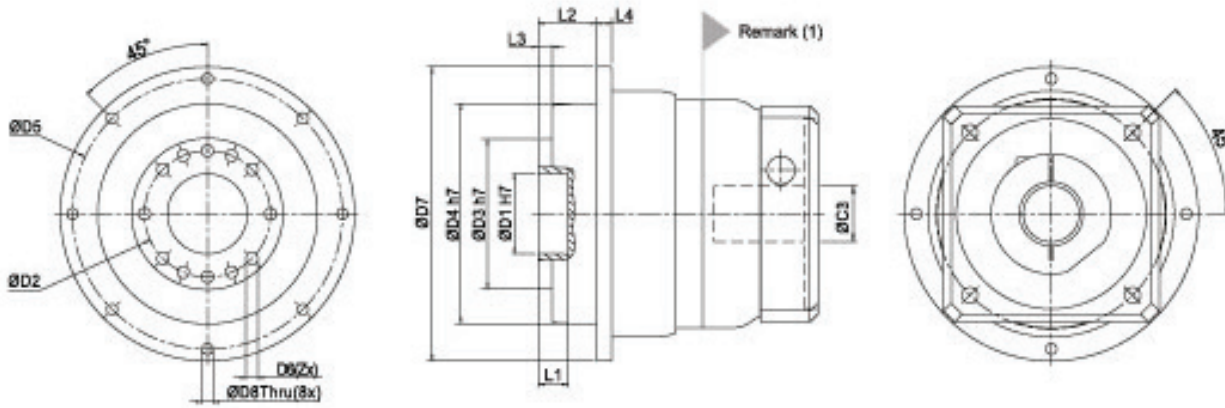

CPDX SERIES DIMENSIONS

Economy Spur Planetary Gearbox

DIMENSION	CPDX 053		CPDX 064		CPDX 090		CPDX 110	
	1-STAGE	2-STAGE	1-STAGE	2-STAGE	1-STAGE	2-STAGE	1-STAGE	2-STAGE
D1 (H7)		12		20		31.5		40
D2		22		31.5		50		63
D3 (h7)		28		40		63		75
D4 (h7)		53		64		90		110
D5		64		79		109		135
D6		M4x0.7Px8L		M5x0.8Px8L		M6x1Px13.5L		M6x1Px13.5L
D7		70		88		120		147
D8		3.4		4.5		5.5		5.5
L1		4		8		15		15
L2		14.5		19.5		30		29
L3		3		4		7		7
L4		5		5		7		8
X in Degree		30°		45°		45°		22.5°
Y in Degree		60°		45°		45°		22.5°
Z		6		8		8		12

(1) Dimensions are related to motor interfaces. Please contact Candy Controls for more details.