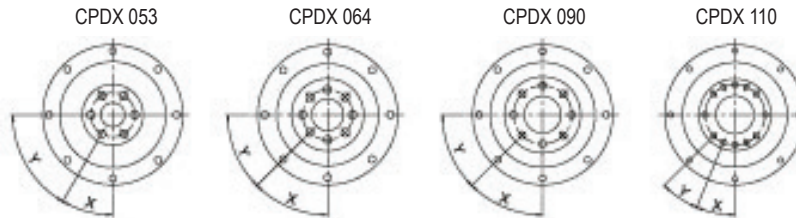

CPDX SERIES DIMENSIONS

Economy Spur Planetary Gearbox

DIMENSION	CPDX 053		CPDX 064		CPDX 090		CPDX 110	
	1-STAGE	2-STAGE	1-STAGE	2-STAGE	1-STAGE	2-STAGE	1-STAGE	2-STAGE
D1 (H7)		12		20		31.5		40
D2		22		31.5		50		63
D3 (h7)		28		40		63		75
D4 (h7)		53		64		90		110
D5		64		79		109		135
D6		M4x0.7Px8L		M5x0.8Px8L		M6x1Px13.5L		M6x1Px13.5L
D7		70		88		120		147
D8		3.4		4.5		5.5		5.5
L1		4		8		15		15
L2		14.5		19.5		30		29
L3		3		4		7		7
L4		5		5		7		8
X in Degree		30°		45°		45°		22.5°
Y in Degree		60°		45°		45°		22.5°
Z		6		8		8		12

(1) Dimensions are related to motor interfaces. Please contact Candy Controls for more details.