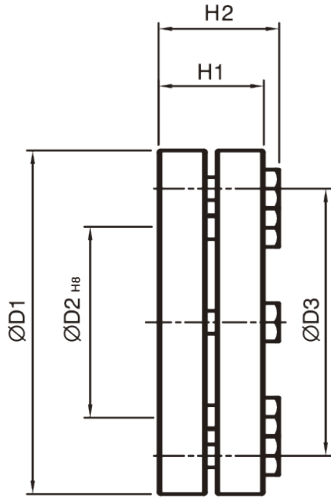

CT-CTB SHRINK DISC POWER LOCK

Precision Spiral Bevel Gearbox

C/FC SERIES	D1	D2	D3	H1	H2
SSD-d16xdw14	41	16	26	15	18.5
SSD-d22xdw18	50	22	36	19.5	23
SSD-d25xdw22	50	25	38	19.5	23
SSD-d44xdw32	80	44	61	25.5	29.5
SSD-d50xdw40	90	50	70	27.5	31.5
SSD-d62xdw50	110	62	86	30.5	34.5
SSD-d68xdw55	115	68	86	30.5	34.5
SSD-d75xdw60	138	75	100	32.5	38

*The shrink disc bushings go with the FC Hollow Shaft gearbox option