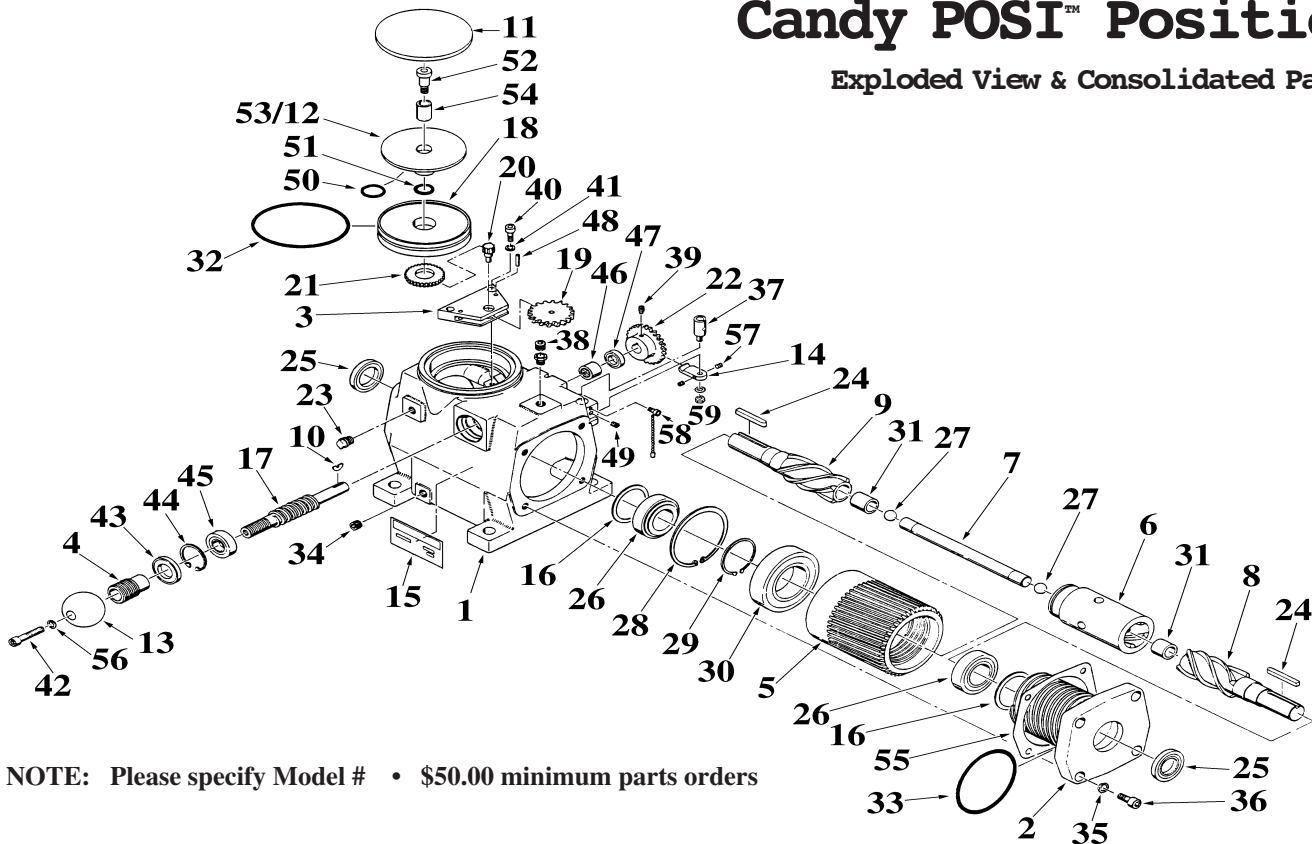

# Candy POSI™ Positioner

## Exploded View & Consolidated Parts List

NOTE: Please specify Model # • \$50.00 minimum parts orders

Item	Qty.	Description	Item	Qty.	Description	Item	Qty.	Description
1	1	Housing	21	1	Spur Gear	41	3	Lockwasher
2	1	Cover and Screw	22	1	Lock Gear	42	1	Cap Screw
3	1	Bracket	23	1	Oil Level Indicator	43	1	Oil Seal
4	1	Adapter	24	2	Key	44	1	Internal Snap Ring
5	1	Acme Nut and Gear	25	2	Oil Seal	45	1	Ball Bearing
6	1	<b>Double Nut, see Assy</b>	26	2	Bearing	46	1	Needle Bearing
7	1	<b>Support Rod, see Assy</b>	27	2	<b>Ball, see Assy</b>	47	1	Oil Seal *
8	1	<b>Input Shaft, see Assy</b>	28	1	Internal Snap Ring	48	2	Dowel Pin
9	1	<b>Output Shaft, see Assy</b>	29	1	External Snap Ring	49	1	Set Screw
10	1	Woodruff Key	30	1	Ball Bearing	50	1	O-Ring
11	1	Indicator Window	31	2	<b>Bronze Bshg, see Assy</b>	51	1	O-Ring
12	1	Indicator Decal	32	1	O-Ring	52	1	Shoulder Screw
13	1	Control Knob	33	1	O-Ring	53	1	Disc, Rotating
14	1	Locking Pawl	34	1	Oil Drain Plug	54	1	Bearing
15	1	Name/Serial # Plate	35	4	Lockwasher	55	2	Shim Pack
16	2	Shim Pack	36	4	Capscrew	56	1	Lockwasher
17	1	Worm Shaft	37	1	Cylinder Lock	57	2	Set Screw
18	1	Indicator Body	38	1	Breather	58	1	Keychain Assembly
19	1	Helical Gear	39	1	Set Screw	59	1	Cap Screw
20	1	Spur Pinion	40	2	Cap Screw	60	1	Mobil 630 Oil, as Req'd

**Double Nut Shaft Assembly** (Items 6,7,8,9,27,31) sold only as Assembly

\* Item #47 included as part of the #46 Needle Bearing on the POSI 1/2 only