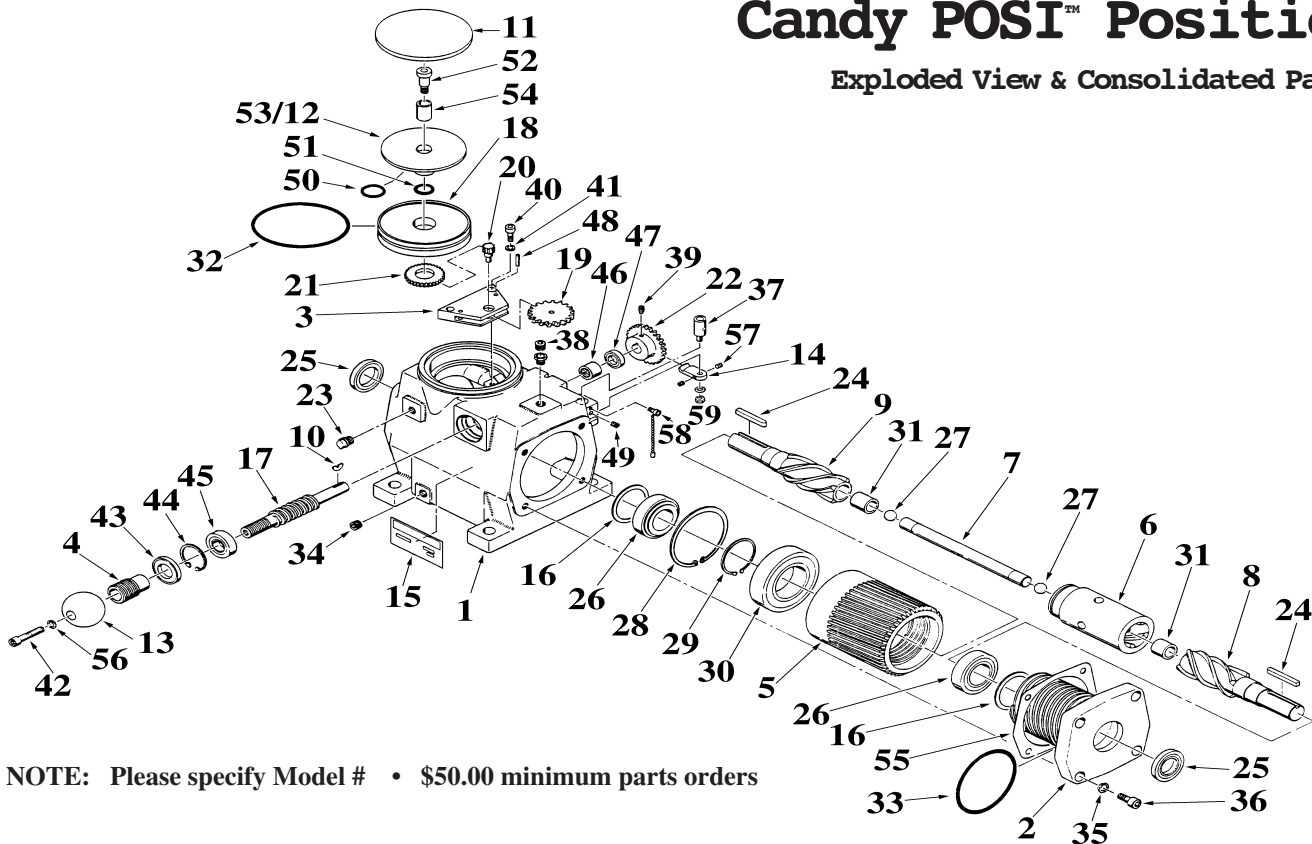

Candy POSI™ Positioner

Exploded View & Consolidated Parts List

NOTE: Please specify Model # • \$50.00 minimum parts orders

Item	Qty.	Description	Item	Qty.	Description	Item	Qty.	Description
1	1	Housing	21	1	Spur Gear	41	3	Lockwasher
2	1	Cover and Screw	22	1	Lock Gear	42	1	Cap Screw
3	1	Bracket	23	1	Oil Level Indicator	43	1	Oil Seal
4	1	Adapter	24	2	Key	44	1	Internal Snap Ring
5	1	Acme Nut and Gear	25	2	Oil Seal	45	1	Ball Bearing
6	1	Double Nut, see Assy	26	2	Bearing	46	1	Needle Bearing
7	1	Support Rod, see Assy	27	2	Ball, see Assy	47	1	Oil Seal *
8	1	Input Shaft, see Assy	28	1	Internal Snap Ring	48	2	Dowel Pin
9	1	Output Shaft, see Assy	29	1	External Snap Ring	49	1	Set Screw
10	1	Woodruff Key	30	1	Ball Bearing	50	1	O-Ring
11	1	Indicator Window	31	2	Bronze Bshg, see Assy	51	1	O-Ring
12	1	Indicator Decal	32	1	O-Ring	52	1	Shoulder Screw
13	1	Control Knob	33	1	O-Ring	53	1	Disc, Rotating
14	1	Locking Pawl	34	1	Oil Drain Plug	54	1	Bearing
15	1	Name/Serial # Plate	35	4	Lockwasher	55	2	Shim Pack
16	2	Shim Pack	36	4	Capscrew	56	1	Lockwasher
17	1	Worm Shaft	37	1	Cylinder Lock	57	2	Set Screw
18	1	Indicator Body	38	1	Breather	58	1	Keychain Assembly
19	1	Helical Gear	39	1	Set Screw	59	1	Cap Screw
20	1	Spur Pinion	40	2	Cap Screw	60	1	Mobil 630 Oil, as Req'd

Double Nut Shaft Assembly (Items 6,7,8,9,27,31) sold only as Assembly

* Item #47 included as part of the #46 Needle Bearing on the POSI 1/2 only